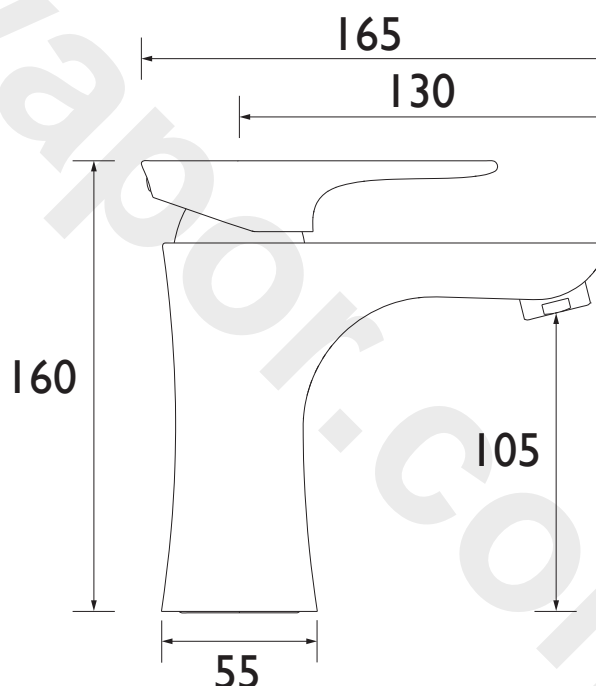

HOU 1HBF C

HOURGLASS Tap Range

Hourglass 1 Hole
Bath Filler Chrome

Features:

- Long life ceramic cartridge for added durability and ease of use
- Metal fixing nut for added durability
- Minimum working pressure of 1.0 bar

Product Certifications:

For more products, visit our website:
<http://www.bristan.com>

Specification

Product Type:	Bathroom Taps
Main Construction Material:	Brass
Mount Type:	Deck
Handle Type:	Round
Connection Inlet:	1/2" BSP Flexible Tails
Connection Outlet:	M24 Flow Straightener
Number of Tap Holes:	1
Valve/Cartridge Type:	40mm Single Lever Cartridge
Plumbing System Requirements:	Suitable for high pressure systems
Minimum Dynamic Pressure (bar):	1 bar
Maximum Dynamic Pressure (bar):	5 bar
Maximum Hot Water Temperature °C:	65°C
Maximum Static Pressure (bar):	10 bar
Flow Type:	Single
Isolation Included:	No

Dimensions (measurements in mm)

Flow Rates (l/min)

System Pressure (bar)	1	2	3	4	5
HOU 1HBF C (mixed)	9.8	14.1	17.4	19.7	22.1

TECHNICAL
DATA
SHEET

BRISTAN

D4